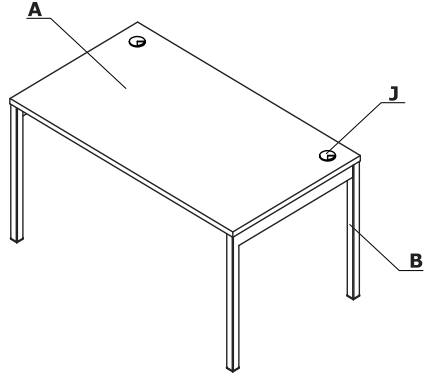

Colour combination - Ogi Y

Material	Colour	Desks		Managerial storage - A14M			Managerial storages - A12M			Additional elements					
		A - Top	A - Frame	C - Top	D - Base	E - Body	F - Front	G - Top	H - Body, base	I - Front	J - Grommet				K - Mediabox M15, M14, M14H
MFC	08 - black	✓		✓	✓	✓	✓	✓	✓	✓					
	26 - aluminum satinato	✓		✓	✓	✓	✓	✓	✓	✓					
	31 - canadian oak	✓		✓	✓	II group	✓	✓	II group	✓					
	39 - polar birch	✓		✓	✓	II group	✓	✓	II group	✓					
	64 - cocoa	✓		✓	✓	II group	✓	✓	II group	✓					
	67 - white pastel	✓		✓	✓	✓	✓	✓	✓	✓					
	106 - lowland walnut	✓		✓	✓	II group	✓	✓	II group	✓					
	154 - anthracite	✓		✓	✓	✓	✓	✓	✓	✓					
	167 - grey oak	✓		✓	✓	II group	✓	✓	II group	✓					
	168 - natural oak	✓		✓	✓	II group	✓	✓	II group	✓					
	169 - honey oak	✓		✓	✓	II group	✓	✓	II group	✓					
	170 - acacia	✓		✓	✓	II group	✓	✓	II group	✓					
	171 - dark walnut	✓		✓	✓	II group	✓	✓	II group	✓					
	174 - beige matte	✓		✓	✓	II group	✓	✓	II group	✓					
	02 - grey	✓		✓	✓	II group	✓	✓	II group	✓					

Material	Colour	Desks		Managerial storage - A14M				Managerial storages - A12M			Additional elements				
		A - Top	B - Frame	C - Top	D - Base	E - Body	F - Front	G - Top	H - Body, base	I - Front	J - Grommet	K - Mediabox M15, M14, M14H			
Polypropylene	02 - grey										✓	✓			
	08 - black										✓	✓			
	24 - beige										✓	✓			
	67 - white pastel										✓	✓			
	154 - anthracite											✓			
Metal	M009 - aluminium semi-matt RAL 9006		✓												
	M015 - white semi-matt RAL 9010		✓												
	M154 - anthracite semi-matt RAL 7043		✓												
	M115 - black semi-matt RAL 9005		✓												
	M026 - olive semi-matte RAL 6013		✓*												
	M027 - blue semi-matte RAL5003		✓*												
	M028 - brick red semi-matte RAL 0404040		✓*												
	M029 - yellow semi-matte RAL 0807060		✓*												
	M030 - beige semi-matte RAL 0608005		✓*												