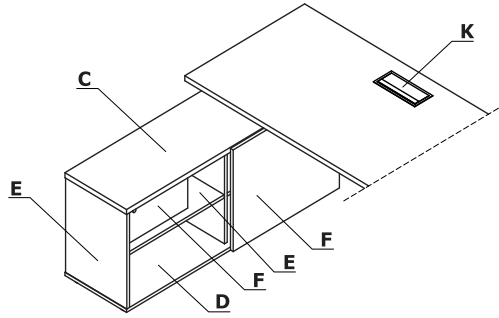

Colour combination - Ogi Y

Material	Colour	Desks		Managerial storage - A14M			Managerial storages - A12M			Additional elements					
		A - Top	A - Frame	C - Top	D - Base	E - Body	F - Front	G - Top	H - Body, base	I - Front	J - Grommet				K - Mediabox M15, M14, M14H
MFC	08 - black	✓		✓	✓	✓	✓	✓	✓	✓					
	26 - aluminum satinato	✓		✓	✓	✓	✓	✓	✓	✓					
	31 - canadian oak	✓		✓	✓	II group	✓	✓	II group	✓					
	39 - polar birch	✓		✓	✓	II group	✓	✓	II group	✓					
	64 - cocoa	✓		✓	✓	II group	✓	✓	II group	✓					
	67 - white pastel	✓		✓	✓	✓	✓	✓	✓	✓					
	106 - lowland walnut	✓		✓	✓	II group	✓	✓	II group	✓					
	154 - anthracite	✓		✓	✓	✓	✓	✓	✓	✓					
	167 - grey oak	✓		✓	✓	II group	✓	✓	II group	✓					
	168 - natural oak	✓		✓	✓	II group	✓	✓	II group	✓					
	169 - honey oak	✓		✓	✓	II group	✓	✓	II group	✓					
	170 - acacia	✓		✓	✓	II group	✓	✓	II group	✓					
	171 - dark walnut	✓		✓	✓	II group	✓	✓	II group	✓					
	174 - beige matte	✓		✓	✓	II group	✓	✓	II group	✓					
	02 - grey	✓		✓	✓	II group	✓	✓	II group	✓					

Material	Colour	Desks		Managerial storage - A14M				Managerial storages - A12M			Additional elements				
		A - Top	B - Frame	C - Top	D - Base	E - Body	F - Front	G - Top	H - Body, base	I - Front	J - Grommet	K - Mediabox M15, M14, M14H			
Polypropylene	02 - grey										✓	✓			
	08 - black										✓	✓			
	24 - beige										✓	✓			
	67 - white pastel										✓	✓			
	154 - anthracite											✓			
Metal	M009 - aluminium semi-matt RAL 9006		✓												
	M015 - white semi-matt RAL 9010		✓												
	M154 - anthracite semi-matt RAL 7043		✓												
	M115 - black semi-matt RAL 9005		✓												
	M026 - olive semi-matte RAL 6013		✓*												
	M027 - blue semi-matte RAL5003		✓*												
	M028 - brick red semi-matte RAL 0404040		✓*												
	M029 - yellow semi-matte RAL 0807060		✓*												
	M030 - beige semi-matte RAL 0608005		✓*												