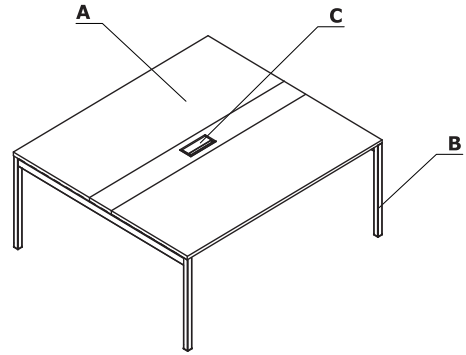

Colour combination - Ogi Y

Material	Colour	Meeting tables														
		A - Top	B - Frame	C - Mediabox M15, M14, M14H												
MFC	26 - aluminum satinato	✓														
	31 - canadian oak	✓														
	39 - polar birch	✓														
	64 - cocoa	✓														
	67 - white pastel	✓														
	106 - lowland walnut	✓														
	154 - anthracite	✓														
	08 - black	✓														
	167 - grey oak	✓														
	168 - natural oak	✓														
	169 - honey oak	✓														
	170 - acacia	✓														
	171 - dark walnut	✓														
	174 - beige matte	✓														
	02 - grey	✓														
Metal	M009 - aluminium semi-matt RAL 9006		✓													
	M015 - white semi-matt RAL 9010		✓													
	M115 - black semi-matt RAL 9005		✓													
	M154 - anthracite semi-matt RAL 7043		✓