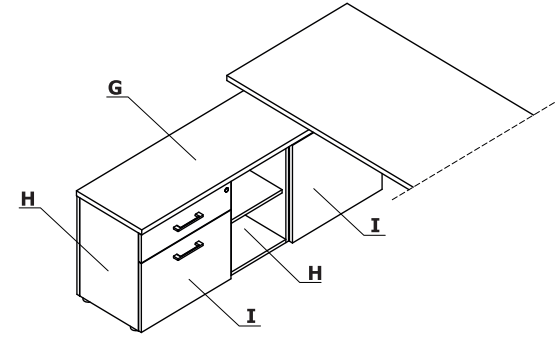

Colour combination - Ogi Y

Material	Colour	Desks		Managerial storage - A14M			Managerial storages - A12M			Additional elements					
		A - Top	A - Frame	C - Top	D - Base	E - Body	F - Front	G - Top	H - Body, base	I - Front	J - Grommet				K - Mediabox M15, M14, M14H
MFC	08 - black	✓		✓	✓	✓	✓	✓	✓	✓					
	26 - aluminum satinato	✓		✓	✓	✓	✓	✓	✓	✓					
	31 - canadian oak	✓		✓	✓	II group	✓	✓	II group	✓					
	39 - polar birch	✓		✓	✓	II group	✓	✓	II group	✓					
	64 - cocoa	✓		✓	✓	II group	✓	✓	II group	✓					
	67 - white pastel	✓		✓	✓	✓	✓	✓	✓	✓					
	106 - lowland walnut	✓		✓	✓	II group	✓	✓	II group	✓					
	154 - anthracite	✓		✓	✓	✓	✓	✓	✓	✓					
	167 - grey oak	✓		✓	✓	II group	✓	✓	II group	✓					
	168 - natural oak	✓		✓	✓	II group	✓	✓	II group	✓					
	169 - honey oak	✓		✓	✓	II group	✓	✓	II group	✓					
	170 - acacia	✓		✓	✓	II group	✓	✓	II group	✓					
	171 - dark walnut	✓		✓	✓	II group	✓	✓	II group	✓					
	174 - beige matte	✓		✓	✓	II group	✓	✓	II group	✓					
	02 - grey	✓		✓	✓	II group	✓	✓	II group	✓					